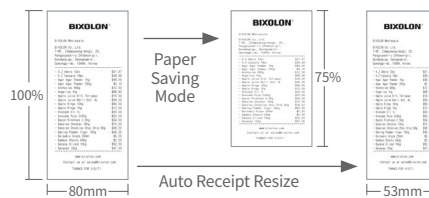

Cost-efficiency

- Various software and firmware settings for paper saving functions
- Paper saving mode, reducing the length of a receipt up to 25%
- Auto receipt resize, 80 - 58mm auto paper reduction function
- Anywhere Anyfont™ (Unicode) removes the need to write multiple code pages for every language
- Compatible with all major operating systems including Android™, iOS™ and Windows®