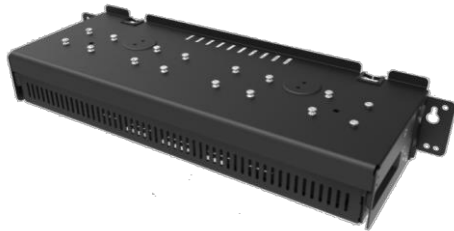

MC93 Series

Accessories Guide

Cradle options

Single slot cradle

Single Slot Cradle w/Spare Battery Charger:

CRD-MC93-2SUCHG-01: Single slot USB cradle, w/spare battery charger, charges one device and one spare battery. Allows USB communication to the device with an additional micro-USB cable.

CRD-MC93-4SETH-01: 4Slot Ethernet cradle, charges up to four devices and provides Ethernet communication.

All Cradles Require: Power supply **PWR-BGA12V108W0WW**, DC cord **CBL-DC-381A1-01** and country specific 3 wire AC line cord.

Hand strap

SG-MC93-HDSTPG-01

Spare hand strap for gun configurations (pkg 1)

Other accessories

Mounting accessories

MNT-MC93-FLCHKT-01

Un-powered forklift mount. Allows installing the device on a roll bar or square surface of a forklift. Includes: Forklift holder (MNT-MC93-FLCH-01), RAM double socket arm for 1" ball (MNT-RAM-B201U) , RAM forklift clamp 2.5" max width square rail base with 1" ball (MNT-RAM-B247U25).